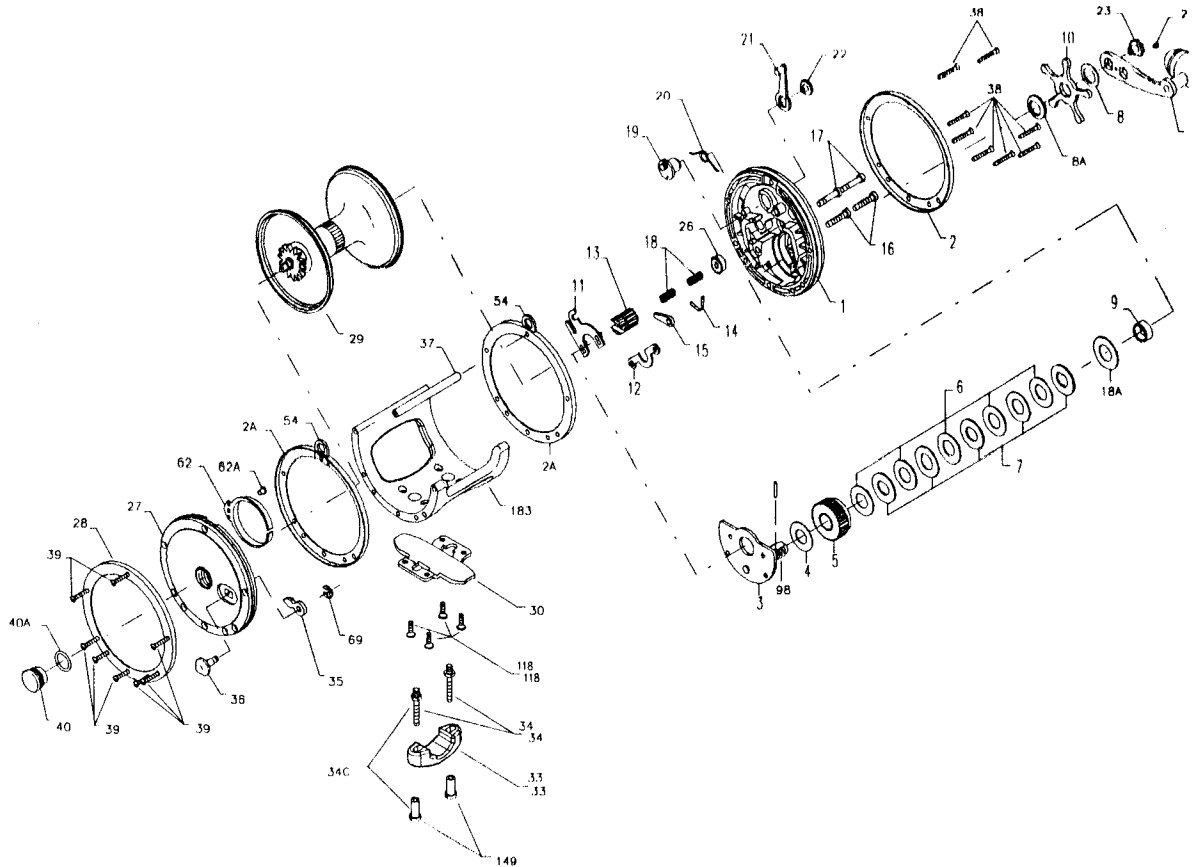

PARTS AND PRICE LIST FOR MODELS 114HL AND 114HLW

Key No.	Part No.	Description	Price	Key No.	Part No.	Description	Price
1	001 114H	Right Side Plate	\$10.15	26	026 116	R. S. Bearing	\$12.50
2	002 114HO	Outer Right Side Ring	8.00	27	027N114H	Left Side Plate	8.00
2A	002 114I	Inner Side Ring (2 req.)	8.00	28	002 114O	Outer Left Side Ring	8.00
3	003 114H	Bridge Assembly	10.75	29	029L114HL	Spool	50.00
4	004 115	Fiber Washer	.80		029L114HLW	Spool	55.00
5	005 115	Main Gear	8.30	30	030 114HL	Stand	5.15
6	006 115	Drag Washer (5 req.)	1.25	33	033 340	Rod Clamp	5.50
7	007C115	Metal Washer Set	5.00		*033R114	Ringed Rod Clamp (Optional)	9.95
8	008 114	Tension Spring	1.10	34	034 114HLW	Rod Clamp Screw (2 req.)	1.50
8A	008 115	Tension Spring	1.10	35	035 114	Click Tongue	1.25
9	009 114H	Spacing Sleeve	1.50	36	036 114H	Click Button	1.50
10	010 114	Star Drag Wheel	4.40	37	037 114	Frame Post (114HL)	2.20
11	011 114	Eccentric Jack	2.65		037 115	Frame Post (114HLW)	2.40
12	012 114	Pinion Yoke	1.80	38	039 012	R.S. Post Screw (8 req.) (114HL)	.50
13	013 114H	Pinion	5.25		039 012	R.S. Post Screw (8 req.) (114HLW)	.50
14	014 114	Dog Spring	.45	39	032 021	L.S. Post Screw (8 req.) (114HL)	.50
15	015 114H	Dog	1.10		039 012	L.S. Post Screw (8 req.) (114HLW)	.50
16	016 114	Lower Bridge Screw (2 req.)	.55	40	**040 114HL	Left Side Bearing	12.95
17	017 114	Upper Bridge Screw (2 req.)	.55	40A	120 114H	Left Side Bearing O-Ring	.50
18	018 114	Clutch Spring (2 req.)	.50	54	054 114	Harness Lug (2 req.)	1.75
18A	018 114H	Spring Disk	1.00	62	062 114	Click Spring	1.60
19	019 114	Eccentric	2.80	62A	063 209	Click Spring Screw	.50
20	020 114	Eccentric Spring	.85	69	069B600	Retaining Ring	.90
21	021 114	Eccentric Lever	2.25	98	098 114	Gear Sleeve	5.00
22	023 060	Eccentric Screw	1.75	118	118 080	Stand Screws (4 req.)	.50
23	023 116	Handle Screw	3.10	149	0149 045	Rod Clamp Nut (2 req.)	1.00
23A	110 060	Handle Lock Screw	.45	183	183N114HL	Frame	37.00
24	024 057	Handle	11.50		183N114HLW	Frame	44.00